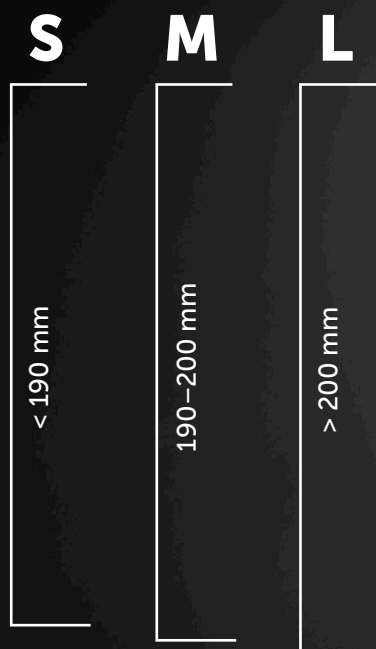

## Size guide

**Size guide for Tiki respirator. For guidance only.**

Measure the distance between your upper forehead and the lower edge of your chin.

---

< 190 mm	Small
190–200 mm	Medium
> 200 mm	Large

---