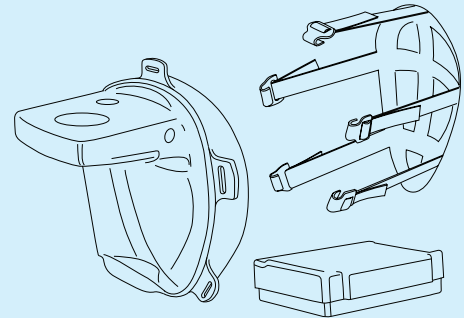

TikiMASK 5 pack

Exchangable masks.

- 1010-51 5-pack masks S
- 1010-52 5-pack masks M
- 1010-53 5-pack masks L

TikiUSER

Mask, harness and a filter in a soft bag. Mask sizes medium or large.

- 1073-52 Medium
- 1073-53 Large