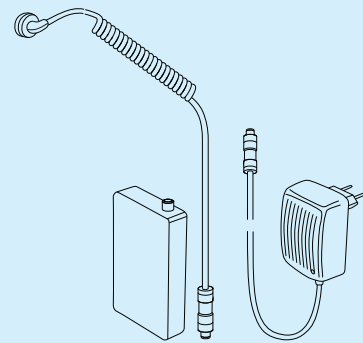

Accessories

TikiCHARGER

Charger for AC outlets.

- 1013-51 Charger

TikiCAR

Car charger for 12-24V.

- 1080-51 Car charger

TikiEXTERN

Set with external battery, charger and cord. The external battery has a high capacity. It also has a belt clip for convenient attachment.

- 1007-51 External battery and charger

TikiHARNESS 5 pack

Soft harness to keep the mask in place.