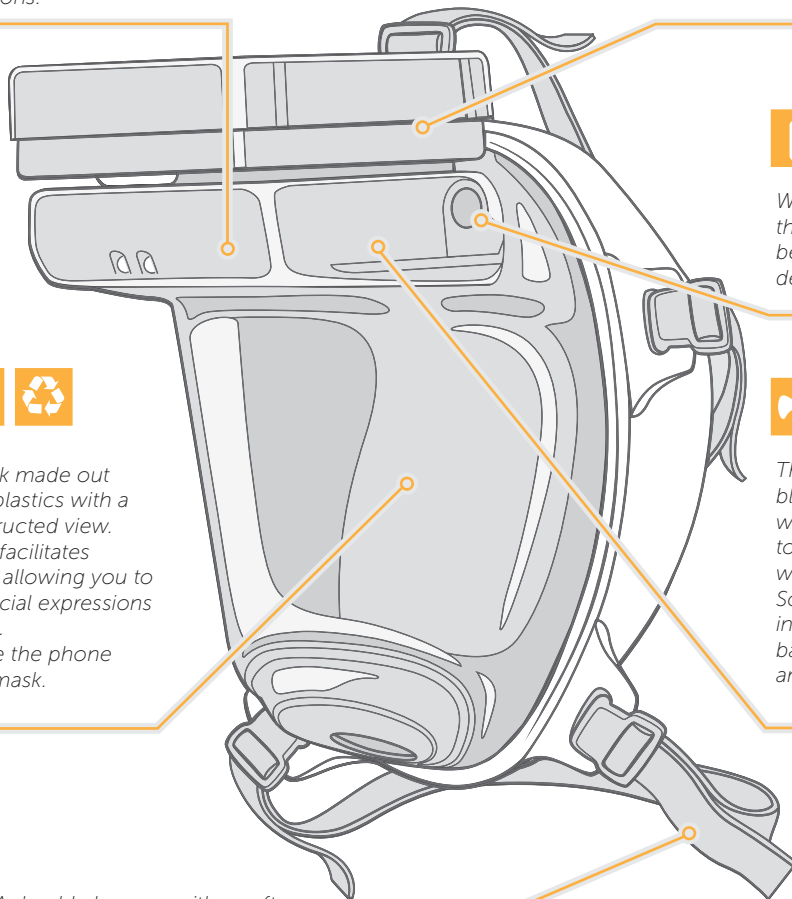

- 1012-51 Harness 5 pack

TikiBAG

Protective soft bag for storing the mask and accessories.

- 1095-51 Tiki soft bag

Tiki is an innovative protective respirator for use in challenging environments that present the need to protect against airborne particles and bacteria. The blower unit in the mask automatically adjusts its filtered airflow to the user's demand. Manufactured in Sweden.

The particle filter protects against all types of particulate pollutants (P3). It's quick and easy to change both the filter and mask. The filter is quadratic in shape to achieve a maximal filter surface and a long service life.